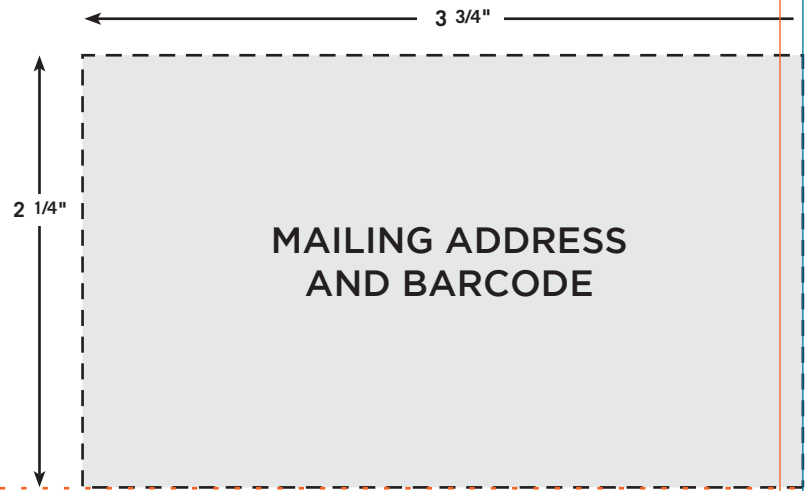

**File Requirements:**  
CMYK  
300 DPI  
Flattened PDF  
1/8" of bleed

FOLD LINE

**directmailimpressions**  
SMART MARKETING THAT DELIVERS

**11 x 8.5 FINAL (5.5x8.5 Folded)**  
(11.25 X 8.75 W/BLEED)

**SAFETY LINE**  
Anything that is not getting cut  
must be inside this red line

**TRIM EDGE**  
This is where the finished  
product will be cut

**BLEED EDGE**  
Extend all background images right  
off the edge to this green line.